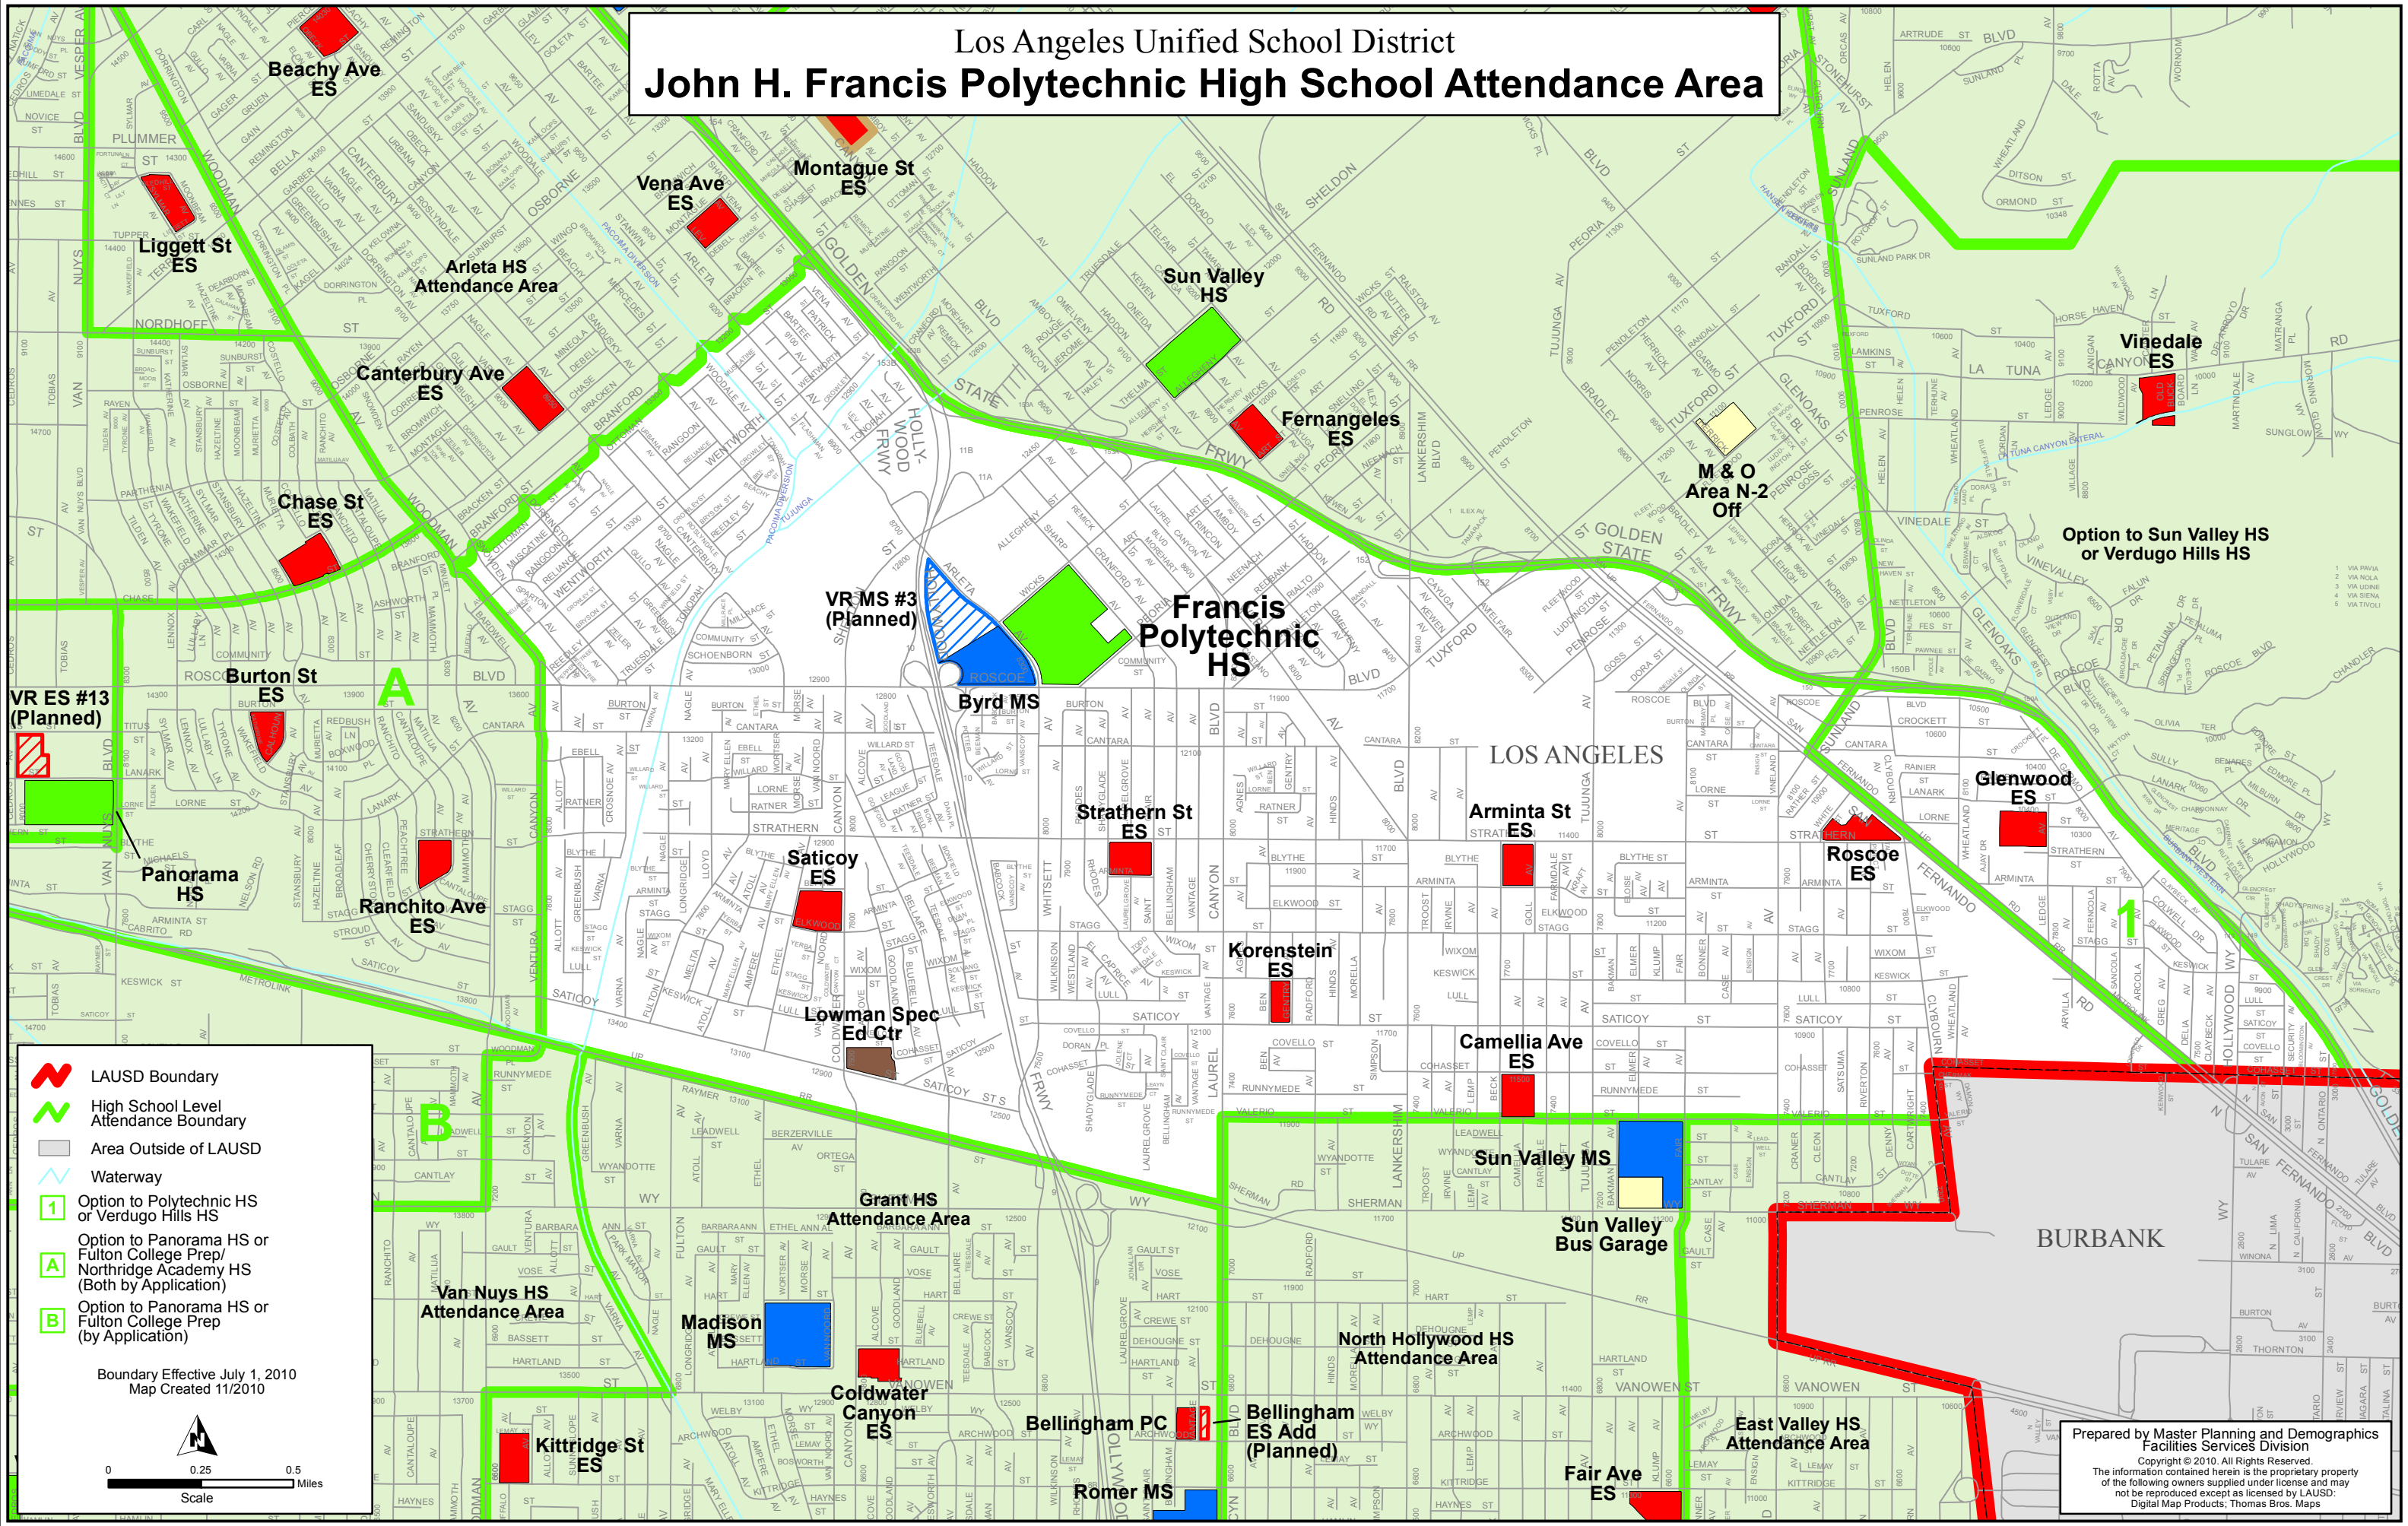

# Los Angeles Unified School District John H. Francis Polytechnic High School Attendance Area

**LAUSD Boundary**

**High School Level Attendance Boundary**

Area Outside of LAUSD

Waterway

Option to Polytechnic HS or Verdugo Hills HS

Option to Panorama HS or Fulton College Prep/Northridge Academy HS (Both by Application)

Option to Panorama HS or Fulton College Prep (by Application)

Boundary Effective July 1, 2010  
Map Created 11/2010

Scale: 0, 0.25, 0.5 Miles

Prepared by Master Planning and Demographics  
Facilities Services Division  
Copyright © 2010. All Rights Reserved.  
The information contained herein is the proprietary property  
of the following owners supplied under license and may  
not be reproduced except as licensed by LAUSD:  
Digital Map Products, Thomas Bros. Maps